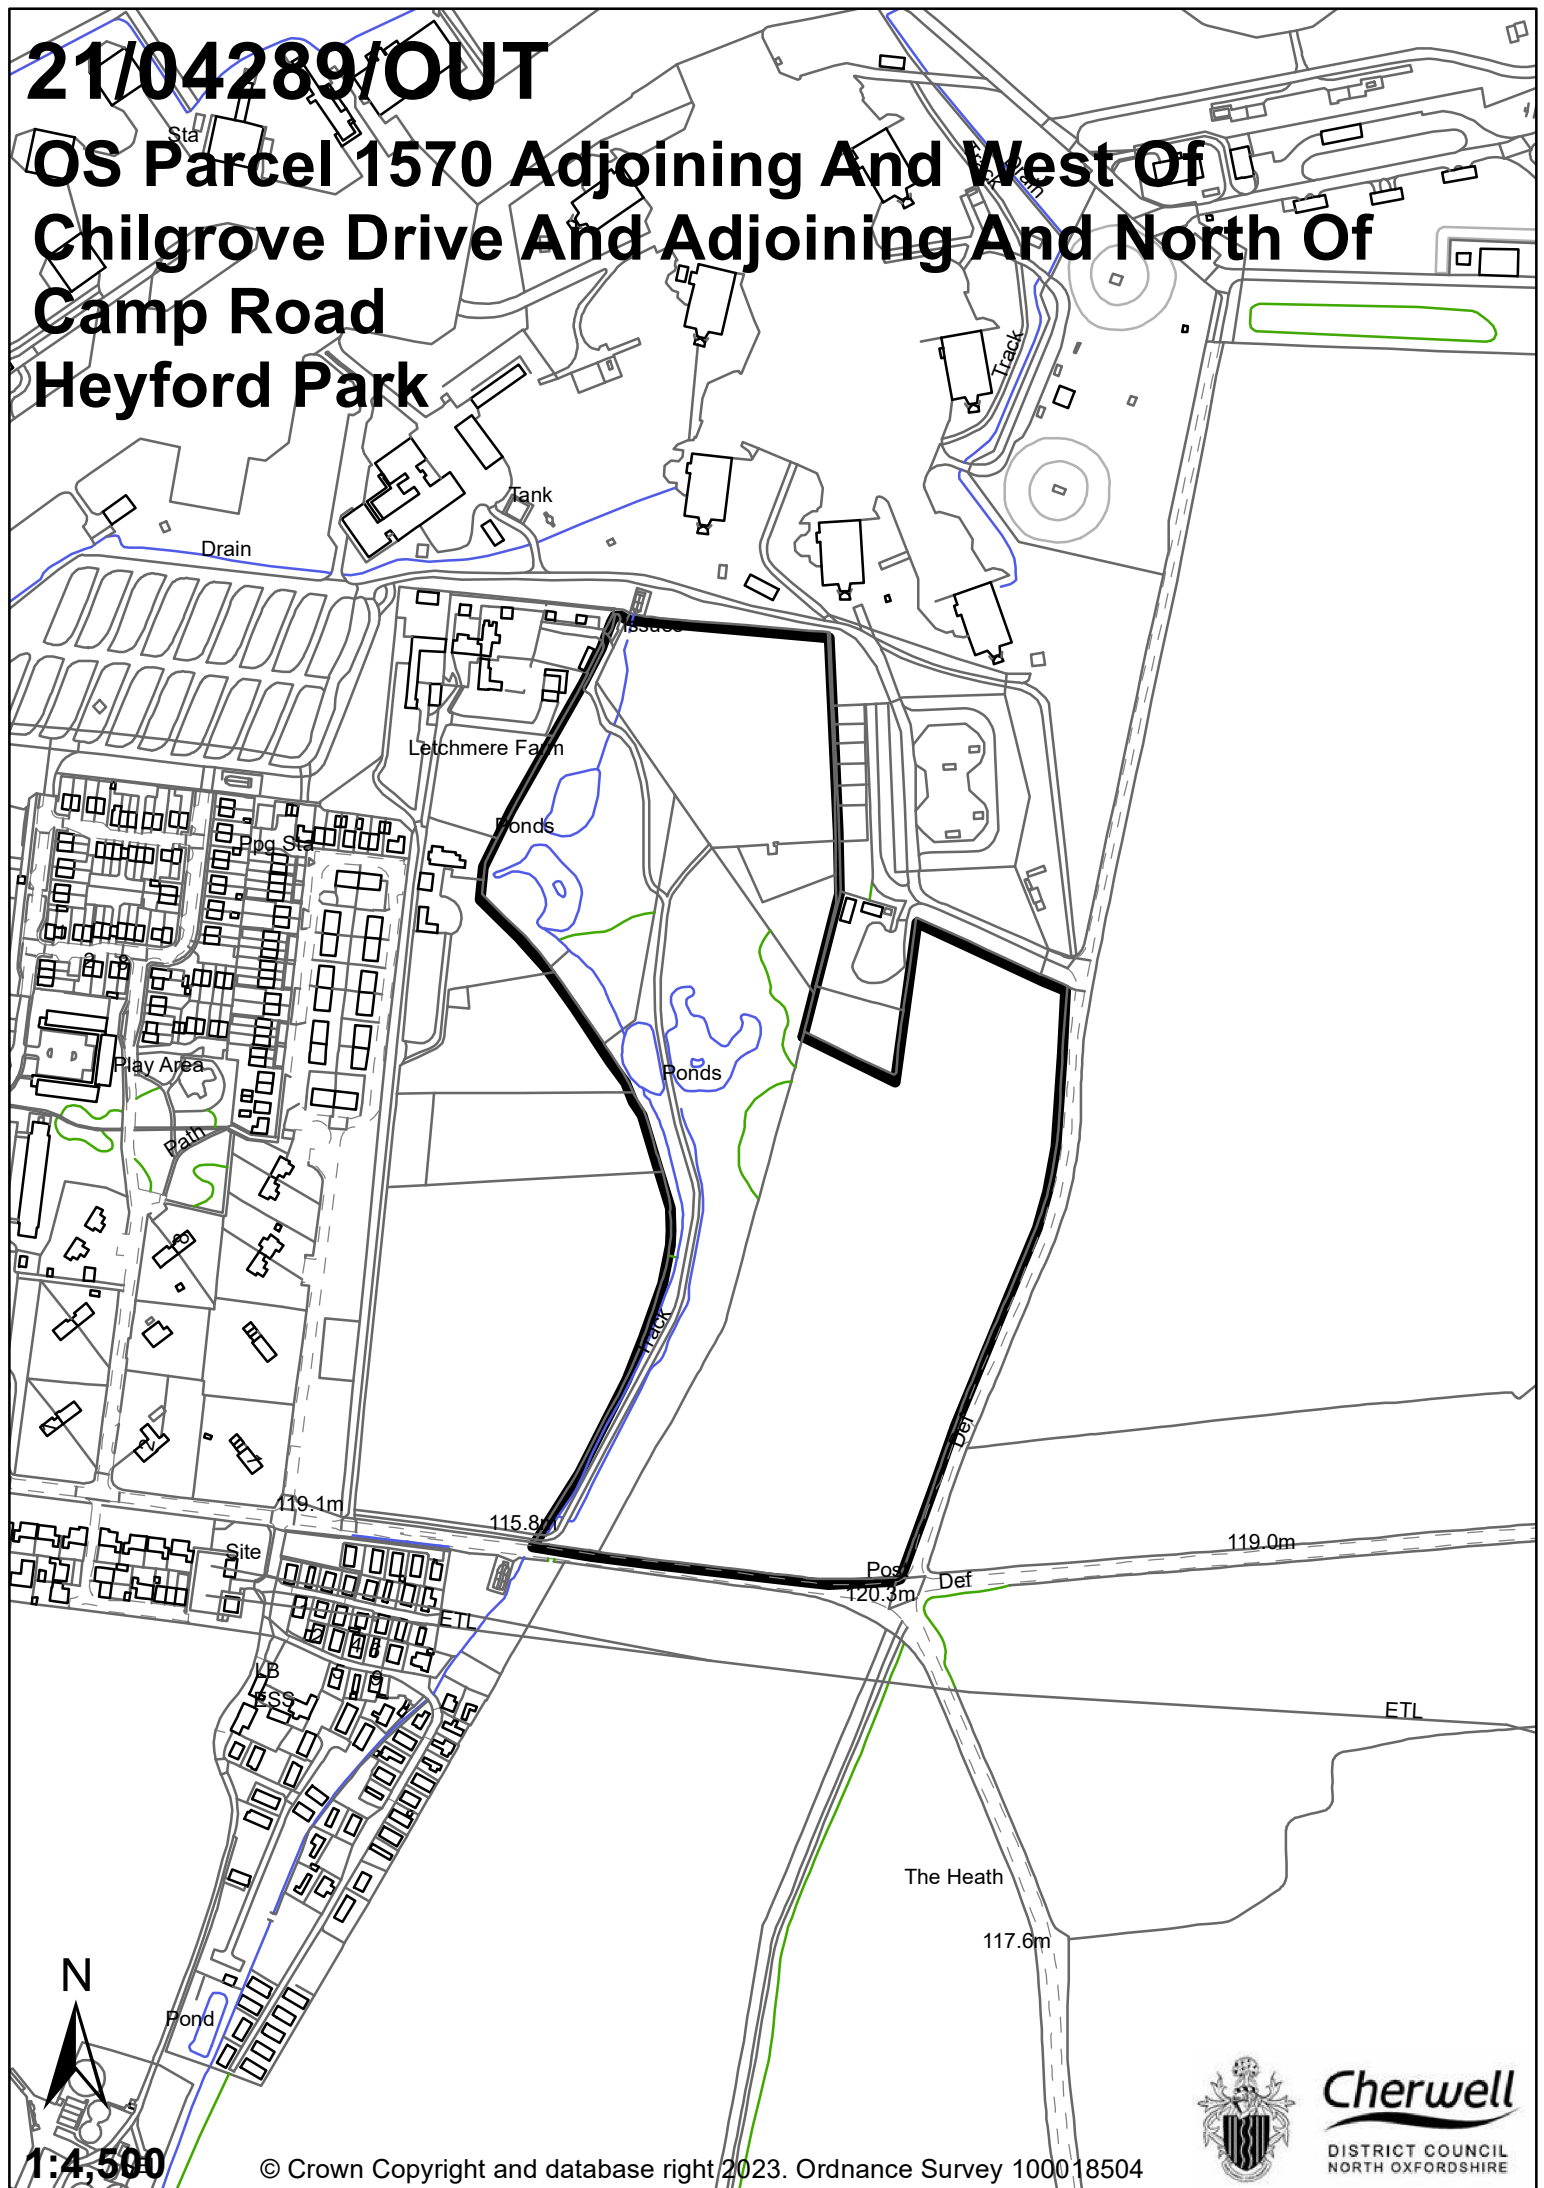

21/04289/OUT

OS Parcel 1570 Adjoining And West Of Chilgrove Drive And Adjoining And North Of Camp Road Heyford Park

1:4,500

© Crown Copyright and database right 2023. Ordnance Survey 100018504

Cherwell
DISTRICT COUNCIL
NORTH OXFORDSHIRE